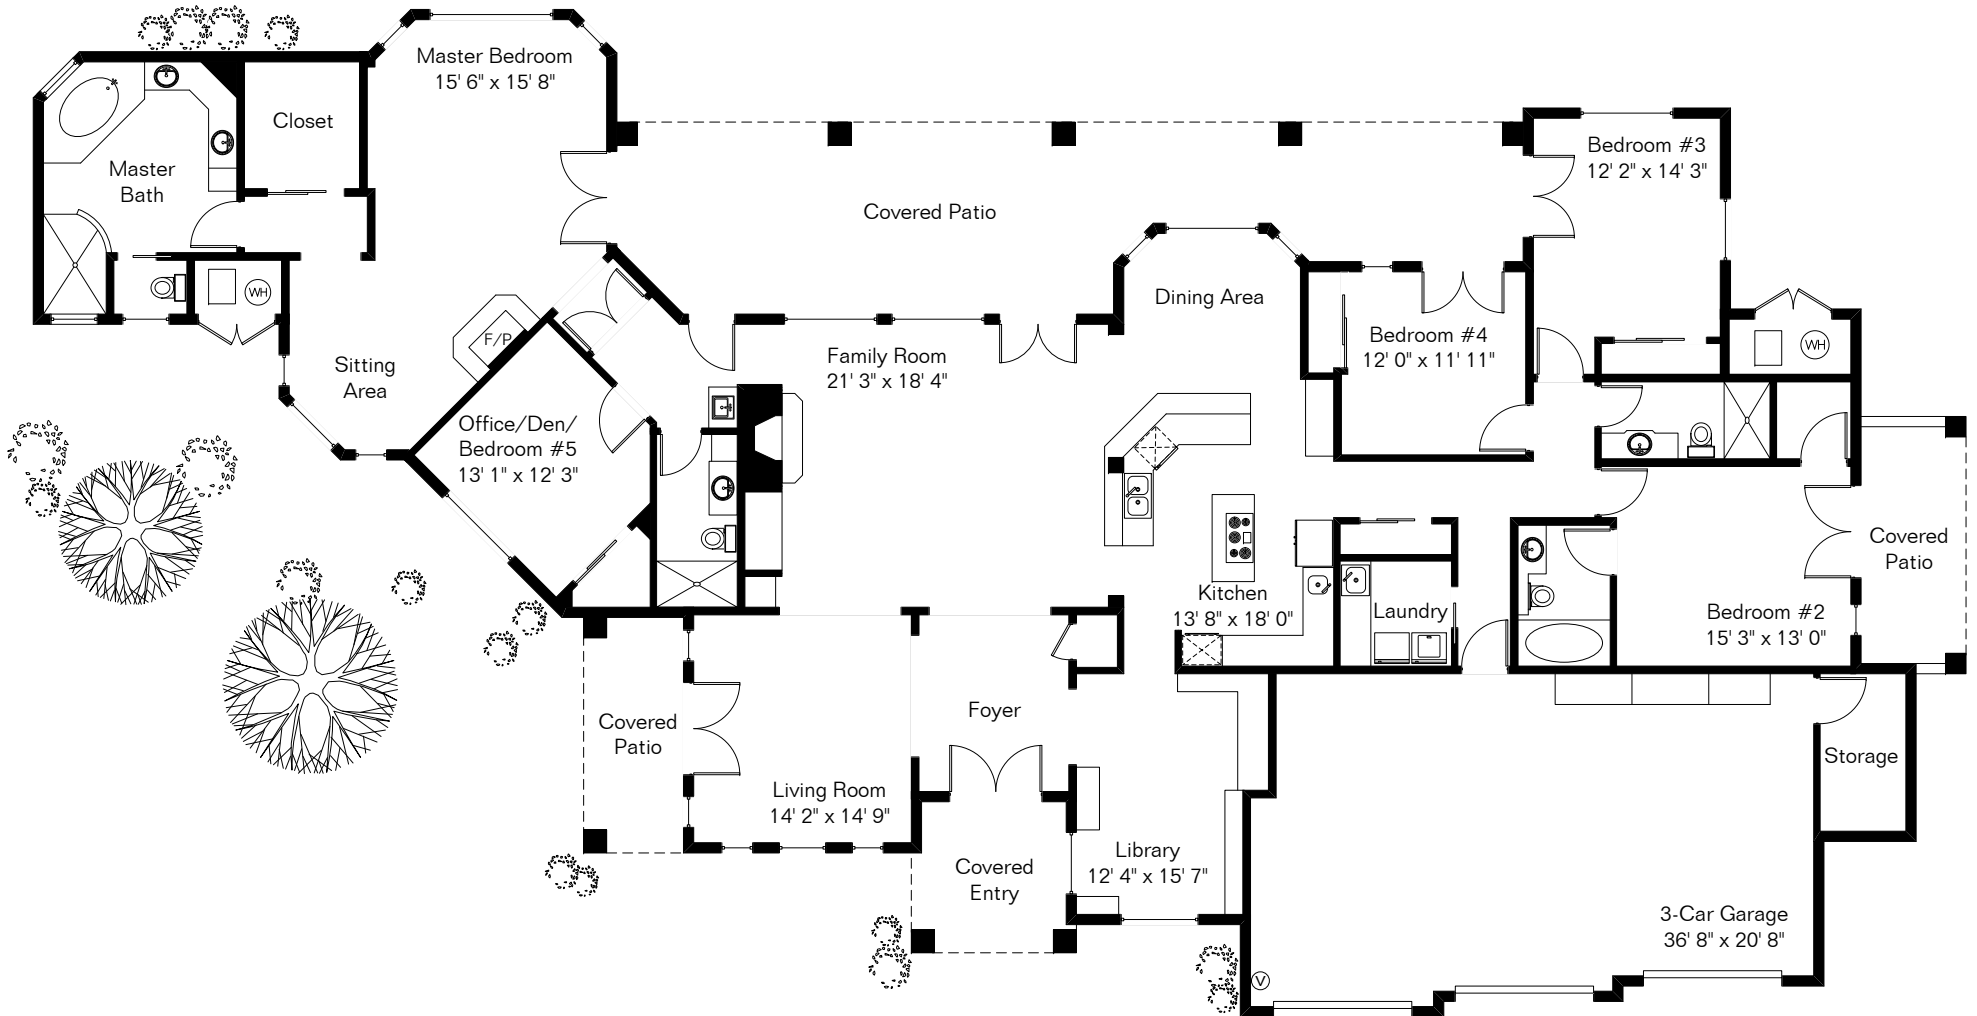

The square footages and room size information are deemed to be reliable but are not guaranteed and should be independently verified.

4287 N Sabino Mountain Dr

Living Area 3,582 Sq Ft
Garage 854 Sq Ft

Pool & Spa Area

Site Visit March 2018

Copyright 2018 Floor Plans First! LLC
All Rights Reserved.

www.FloorPlansFirst.com

Toll Free (877) 887-1500
Voice (520) 881-1500
Fax (520) 791-7701

Floor Plans First!
See the Floor Plan First!